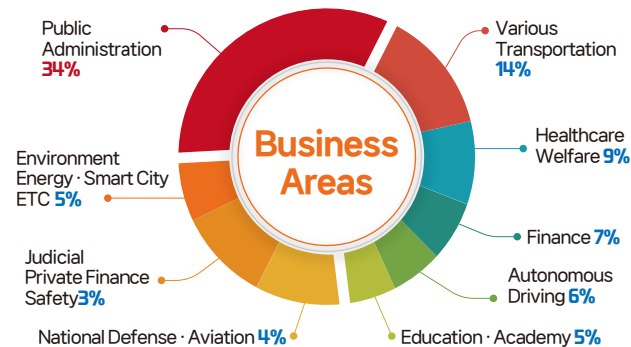

OUR PRODUCTS

01 AI · Data

Generative AI Platform / Interactive Digital Human

#Nursing care supply prediction and Fair Detection System (National Health Insurance Service, NHIS)
#Insurance assessment and Fraud Detection System (Health Insurance Review and Assessment Service, HIRA)
#Fraud Detection System (Hana Card)

Category	Product Name	Key Technology	Key Functions and Services
AI MyData	LLaMON	sLM/LLM	Service recommendations, Sentiment Analysis, Text classification and summary
	MAIAUTO	AI Platform (LLM/MLOps)	LLMOps, MLOps (Consultation, Chatbot, Emotion, Creation, FDS, etc.)
	PILLLUCK	MyData Platform for industrial victims' medical rehabilitation	Medical delivery service
	MAI VOCAL	AI-based multi-tonal vocal guide	AI-based multi-tonal vocal guiding and training
	KEENEAT	AI music composer/AI music generator platform, KEENEAT	AI soundtrack generation service for creators
	R2MIX http://r2mix.com	Realistic AI Digital Human	Digital Human live streaming & broadcasting

02 Connecting · Integrating Middleware

Cloud-Native Solutions : MESIM SaaS/gSaaS

#Public Information Sharing System (Ministry of the Interior and Safety)
#Incheon International Airport Corporation IS(Integrated Information System)
#Next Generation Social Security Information System (Korea Social Security Information Service, SSIS)

Category	Product Name	Key Technology	Key Functions and Services
Connecting & Integrating Middleware	MESIM ESB	Connecting & Integrating Middleware	Connecting and integrating data
	MESIM APIG	API operation management	API management(API security policy, configuration and usage statistics, etc.)
	MESIM Data-HUB	Data storage and management	Data set and catalog management
	MESIM MCI	Channel integration	Platform for integrating different financial channels
	MESIM m-HUB	Data Connection among separated multi-networks	High-speed transmission using InfiniBand (CC certification)
	MESIM IoT	Internet of Things (IoT)	Real time IoT data collection and management

03 Digital Twin-Based Smart Platform

Smart City and Mobility Platform

#Saemangeum autonomous driving testbed (Jeollabuk-do)
#Digital Twin-based traffic management system (Korea Expressway Corporation)
#Namsan Tunnel 1 Incident Detection System (Seoul Metropolitan Government)