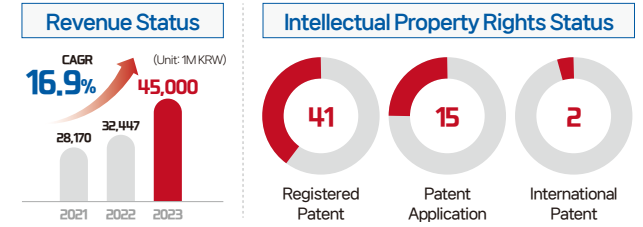

PERFORMANCE AND INNOVATION

Own competitive proprietary technologies through continuous R&D investment