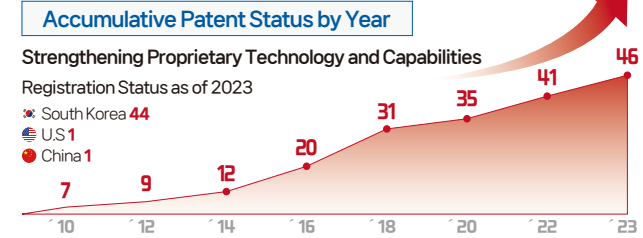

CERTIFICATIONS

- Excellent Product Designation by Public Procurement Service
- Seoul SME Certified by Seoul Metropolitan Government
- Outstanding Venture Certification
- Inno-Biz Certification
- Certified as an Excellent Technology Company

CSAP | GS | CC | NET | KC | EPC | TTA | oneM2M

AWARDS

63 Awards From Government Ministries and Public Institutions

- **2023** Network Connection Security SW BMT No.1 (Government Affiliated Organization for Software Quality Certification, TTA)
- **2033** Selected as SW High Growth Club
- **2022** The 13th Korea Data Technology Innovation Award
  The 9th Korea Big Data Awards, the Best Solution Award
- **2021** World Smart City Outstanding Company Award from Korean Ministry of Science and ICT
- **2020** Global Commercial SW Luxury Award by Korean Minister of Science and ICT
- **2019** The 6th Korea SW Product Quality Award
- **2017** Top 10 Smart City Companies Award from Korean Minister of Land, Infrastructure and Transport
- **2016** Iron Tower Order of Industrial Service Merit for Korea ICT Innovation
- **2010** Commendation of Korean Prime Minister for Software Contribution
- **2003** Presidential Commendation for the Best E-Government Software Solution Company